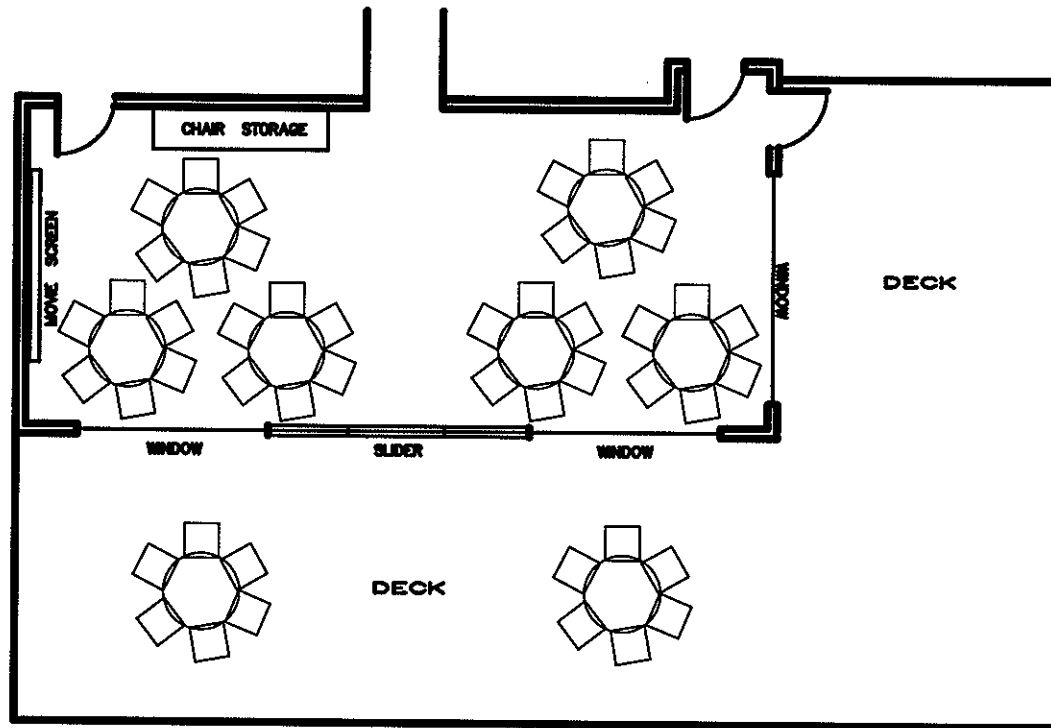

SCITUATE HARBOR

SMC FUNCTION DIMENSIONS

SCITUATE
MARITIME CENTER
119 EDWARD FOSTER ROAD

SCALE: 1"=10'

40 GUESTS INSIDE

SCITUATE
MARITIME CENTER
119 EDWARD FOSTER ROAD
SCALE: 1"=10'

SCITUATE HARBOR

25 GUESTS INSIDE

SCITUATE
MARITIME CENTER
119 EDWARD FOSTER ROAD

SCALE: 1"=10'

SCITUATE HARBOR

48 GUESTS INSIDE AND OUTSIDE

SCITUATE
MARITIME CENTER
119 EDWARD FOSTER ROAD

SCALE: 1"=10'

SCITUATE HARBOR

48 GUESTS INSIDE

SCITUATE
MARITIME CENTER
119 EDWARD FOSTER ROAD
SCALE: 1"=10'