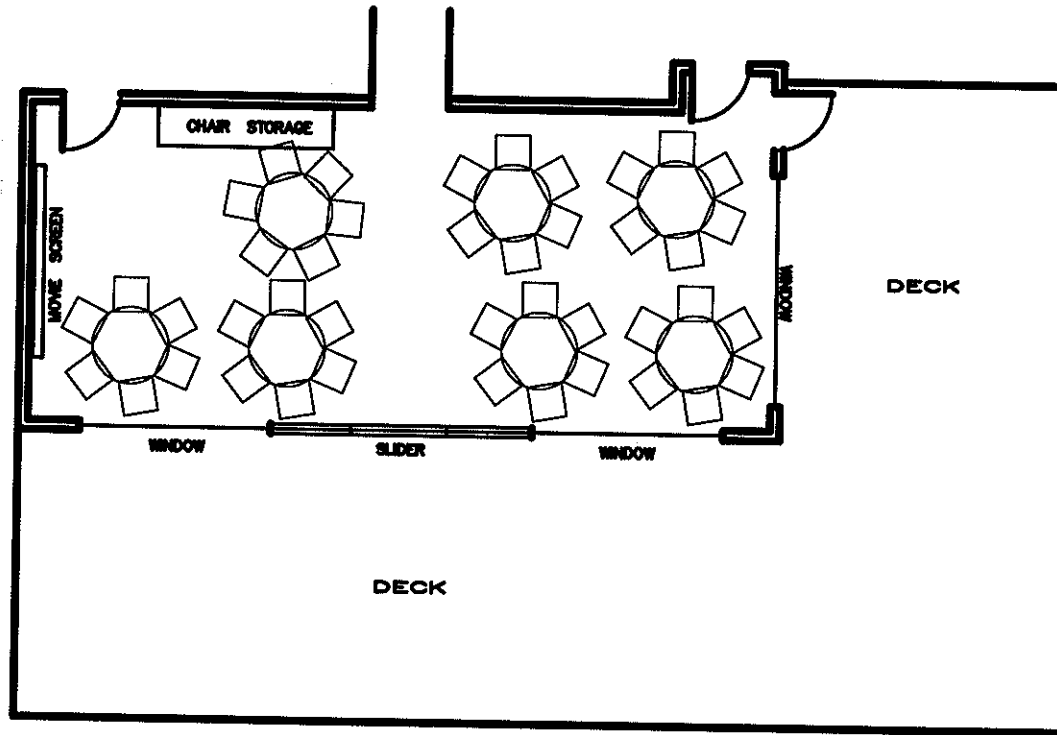

SCITUATE HARBOR

SMC FUNCTION DIMENSIONS

SCITUATE
MARITIME CENTER
119 EDWARD FOSTER ROAD

SCALE: 1"=10'

40 GUESTS INSIDE

SCITUATE
MARITIME CENTER
119 EDWARD FOSTER ROAD
SCALE: 1"=10'

SCITUATE HARBOR

25 GUESTS INSIDE

SCITUATE
MARITIME CENTER
119 EDWARD FOSTER ROAD

SCALE: 1"=10'

SCITUATE HARBOR

48 GUESTS INSIDE AND OUTSIDE

SCITUATE
MARITIME CENTER
119 EDWARD FOSTER ROAD

SCALE: 1"=10'

SCITUATE HARBOR

48 GUESTS INSIDE

SCITUATE
MARITIME CENTER
119 EDWARD FOSTER ROAD
SCALE: 1"=10'