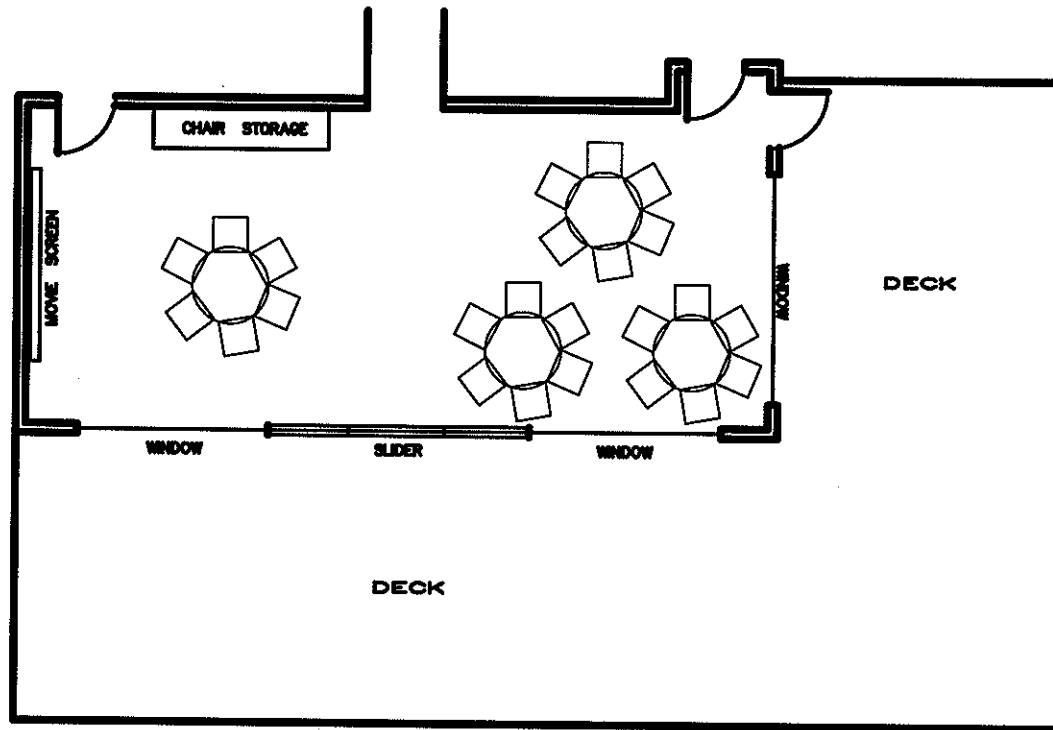

SCITUATE HARBOR

SMC FUNCTION DIMENSIONS

SCITUATE
MARITIME CENTER
119 EDWARD FOSTER ROAD

SCALE: 1"=10'

40 GUESTS INSIDE

SCITUATE
MARITIME CENTER
119 EDWARD FOSTER ROAD
SCALE: 1"=10'

SCITUATE HARBOR

25 GUESTS INSIDE

SCITUATE
MARITIME CENTER
119 EDWARD FOSTER ROAD

SCALE: 1"=10'

SCITUATE HARBOR

48 GUESTS INSIDE AND OUTSIDE

SCITUATE
MARITIME CENTER
119 EDWARD FOSTER ROAD

SCALE: 1"=10'

SCITUATE HARBOR

48 GUESTS INSIDE

SCITUATE
MARITIME CENTER
119 EDWARD FOSTER ROAD
SCALE: 1"=10'