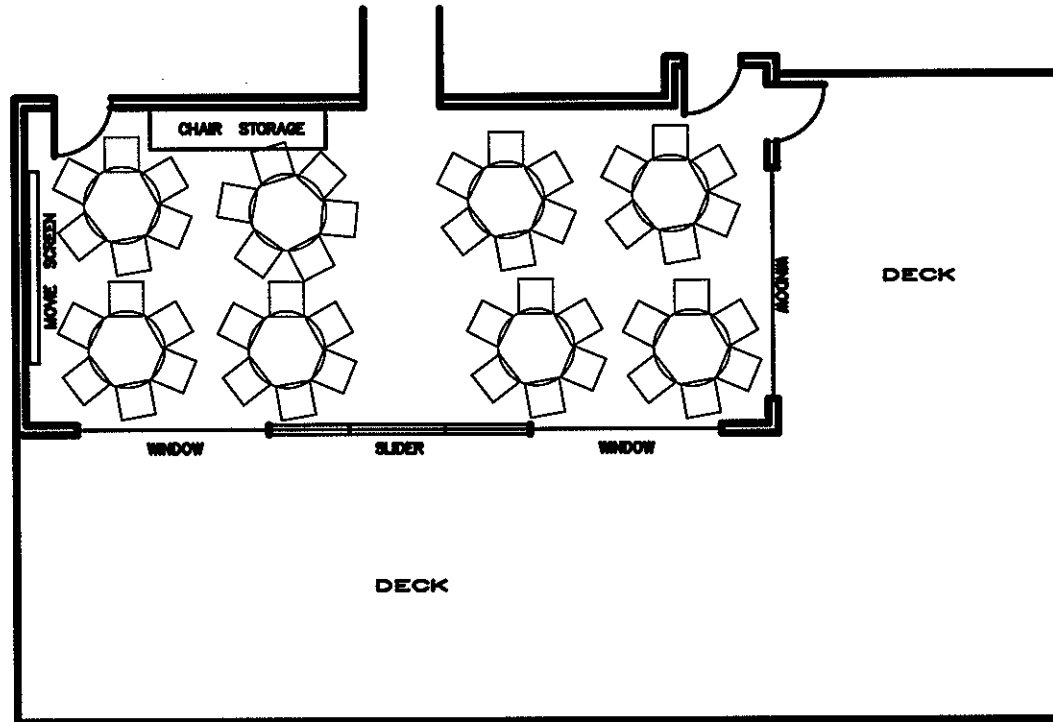

SCITUATE HARBOR

SMC FUNCTION DIMENSIONS

SCITUATE
MARITIME CENTER
119 EDWARD FOSTER ROAD

SCALE: 1"=10'

40 GUESTS INSIDE

SCITUATE
MARITIME CENTER
119 EDWARD FOSTER ROAD
SCALE: 1"=10'

SCITUATE HARBOR

25 GUESTS INSIDE

SCITUATE
MARITIME CENTER
119 EDWARD FOSTER ROAD

SCALE: 1"=10'

SCITUATE HARBOR

48 GUESTS INSIDE AND OUTSIDE

SCITUATE
MARITIME CENTER
119 EDWARD FOSTER ROAD

SCALE: 1"=10'

SCITUATE HARBOR

48 GUESTS INSIDE

SCITUATE
MARITIME CENTER
119 EDWARD FOSTER ROAD
SCALE: 1"=10'