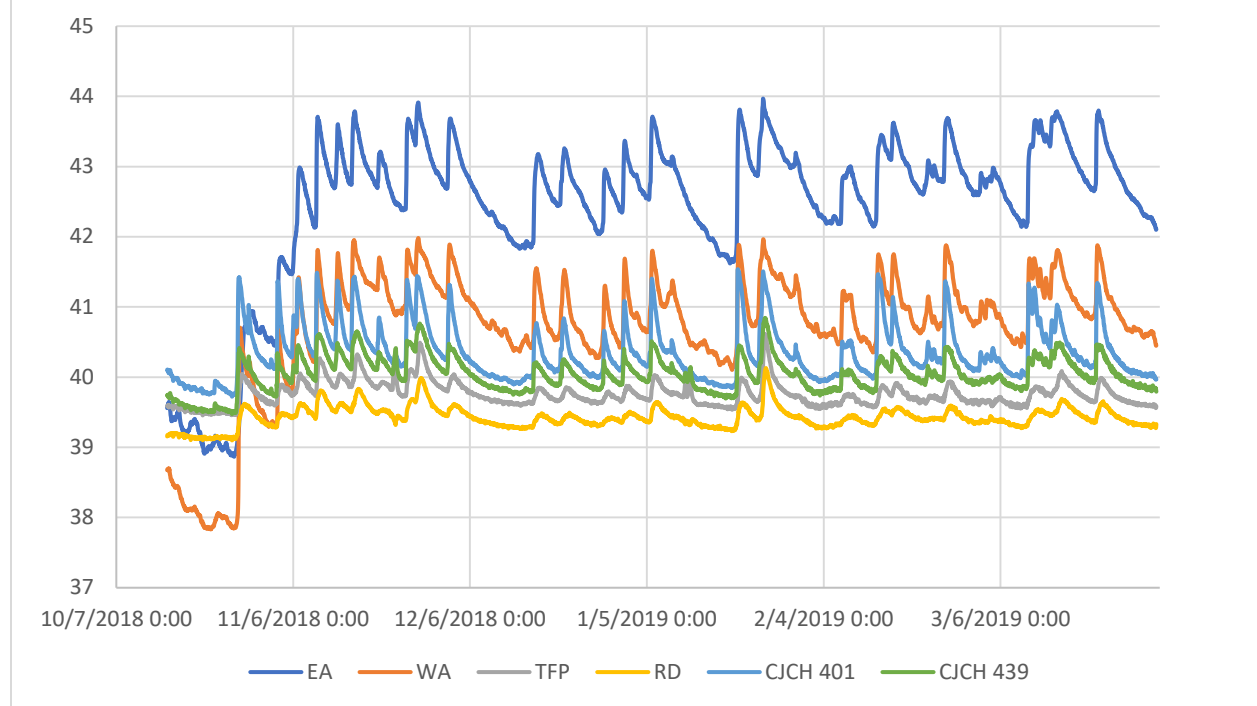

Figure E-3
Groundwater Level Data