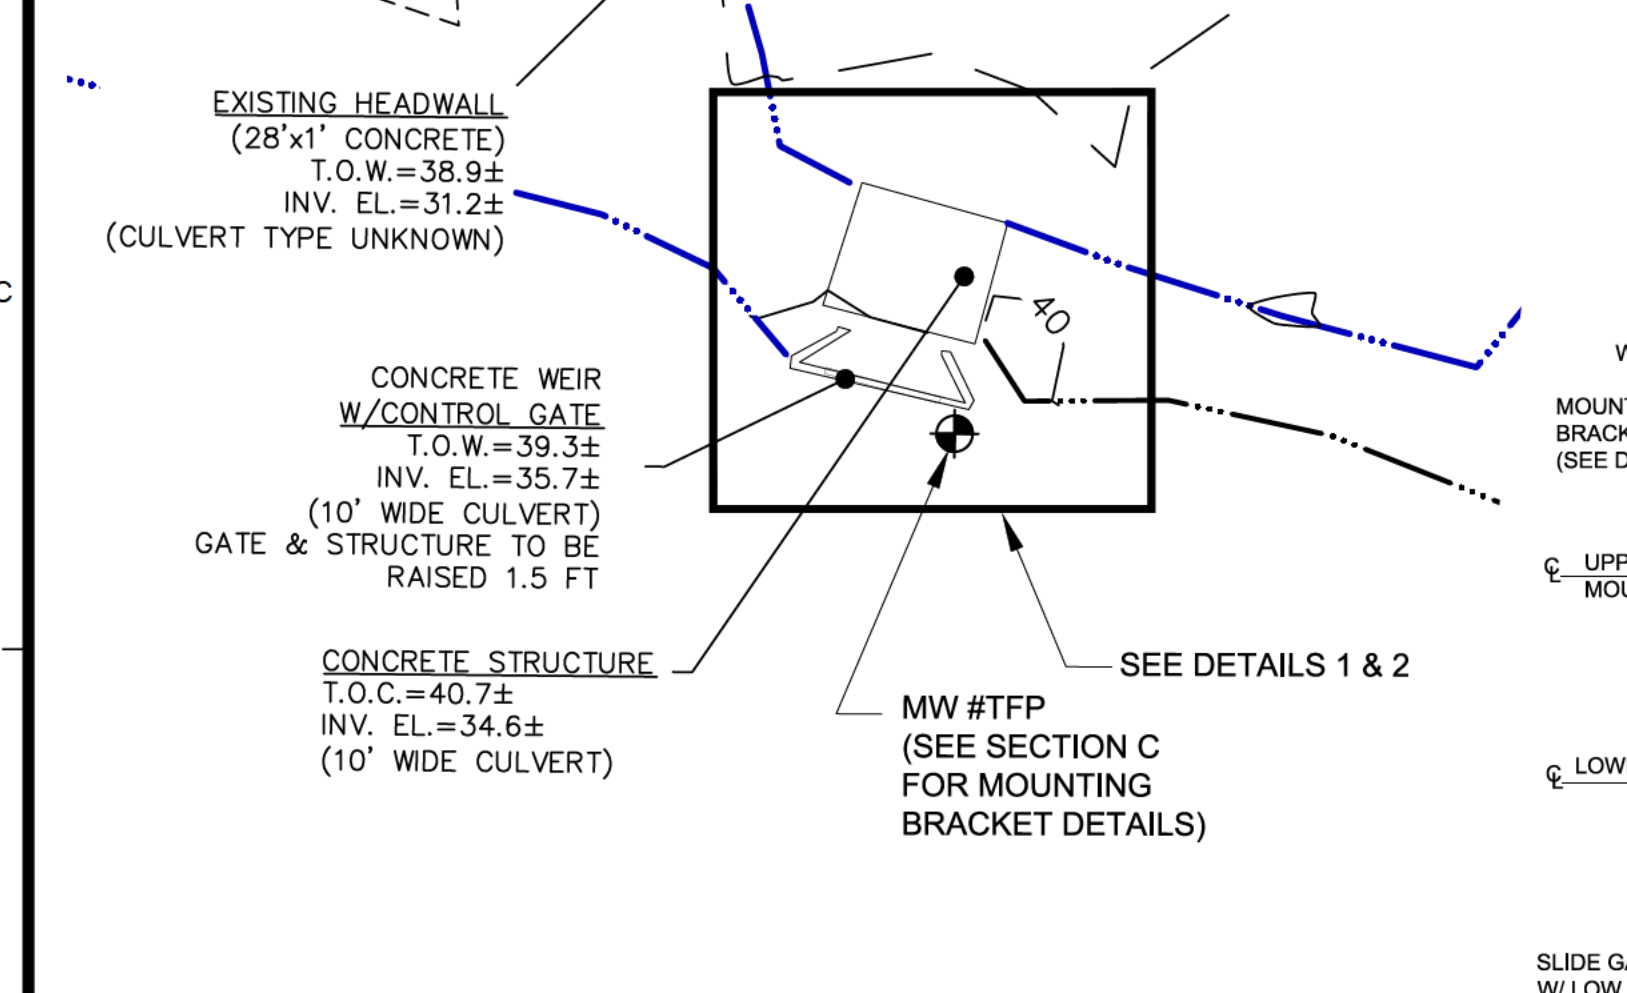

EXISTING CONCRETE WEIR STRUCTURE

SCALE IN FEET

1. **LEGEND:**
2. WETLAND BOUNDARY
   - WETLAND FLAG IDENTIFICATION AND ELEVATION (IN FEET)

1. **NOTES:**
1. THE TOPOGRAPHY AND SITE DETAILS SURVEYED BY CAVANARO CONSULTING, 687 MAIN STREET, NORWELL, MA 02061, CONDUCTED APRIL/MAY 2014. DATUM: VERTICAL NAD 1983, HORIZONTAL NAD 1983 (CONVERSION: NAVD83 = 0.8 = NAD029). COORDINATES IN US SURVEY FOOT, MASSACHUSETTS STATE PLANE, MAINLAND ZONE.
  2. WETLANDS DELINEATION PERFORMED BY TETRA TECH MARCH/APRIL 2017.
  3. FOR LEGEND, SEE SHEET C-101.