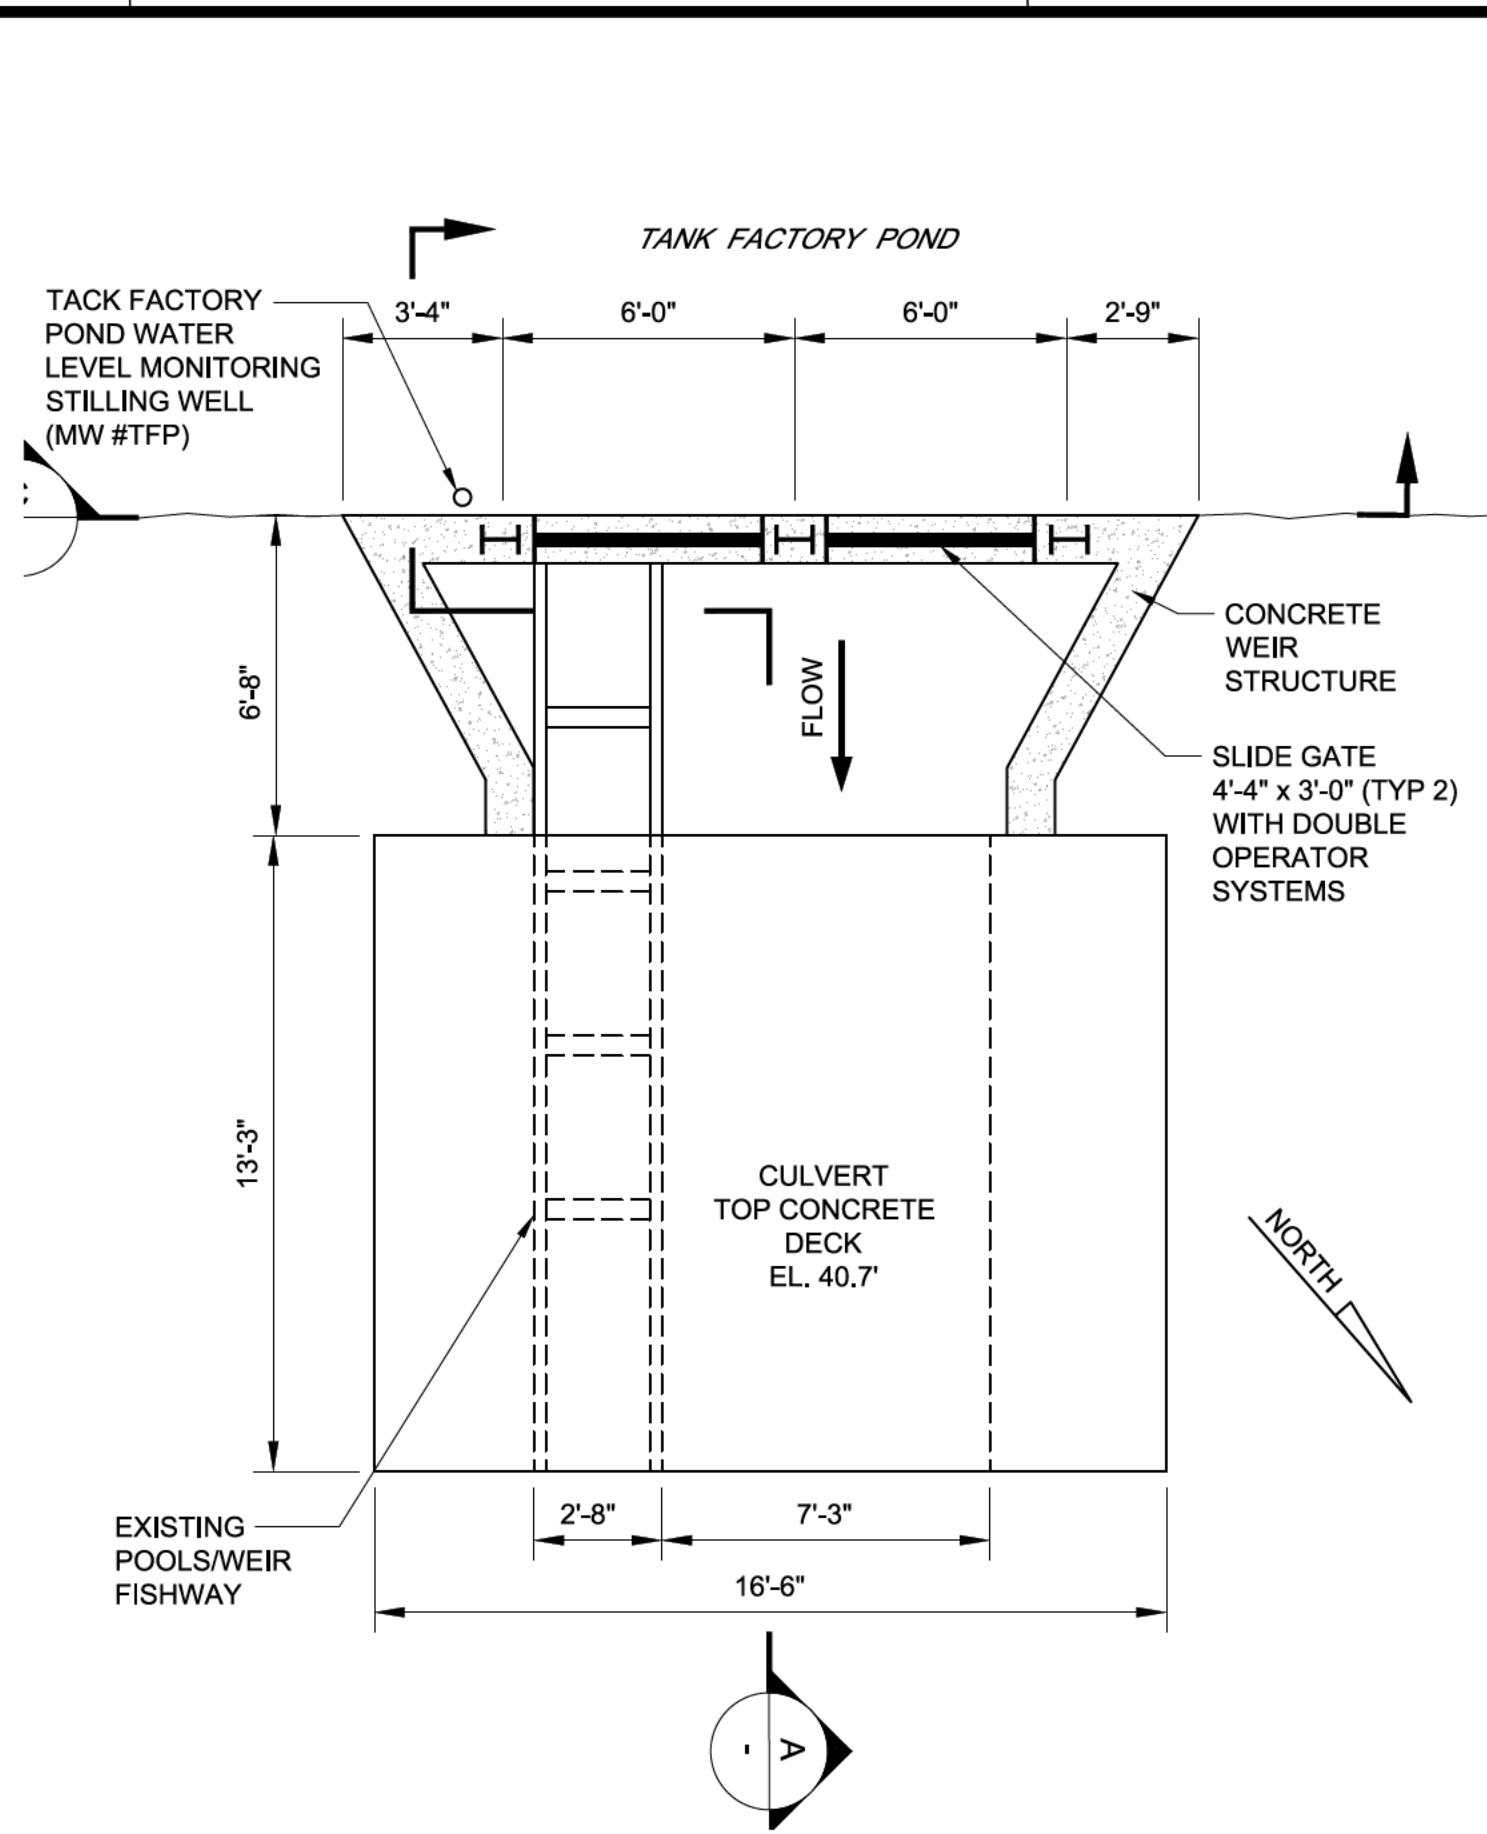

1 EXISTING CONCRETE WEIR STRUCTURE PLAN
SCALE: 1/4" = 1'-0"