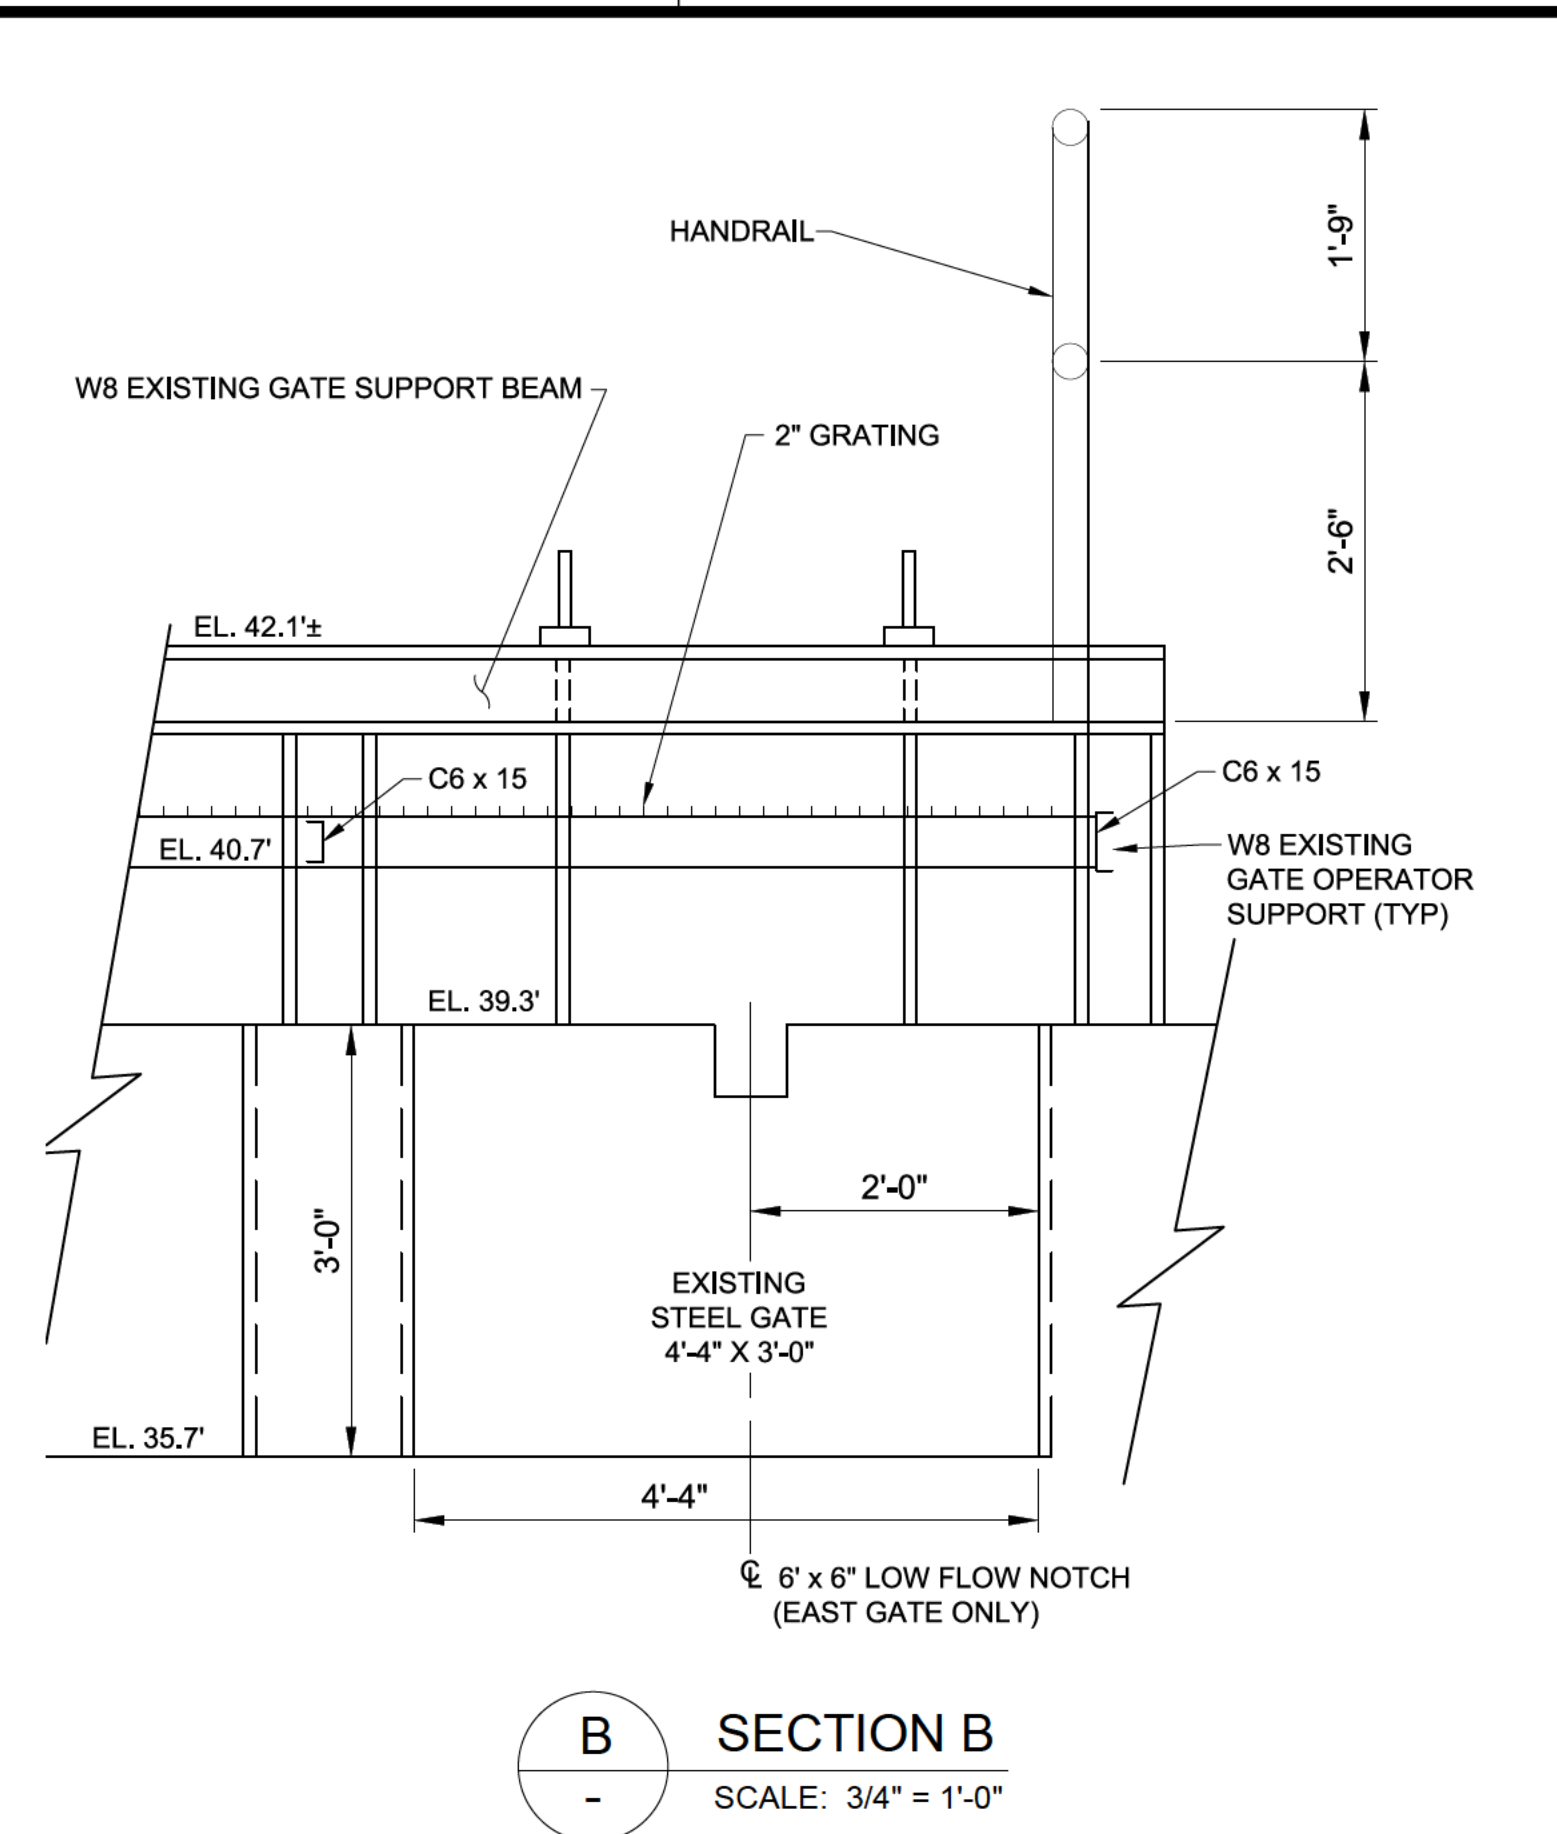

B SECTION B
SCALE: 3/4" = 1'-0"