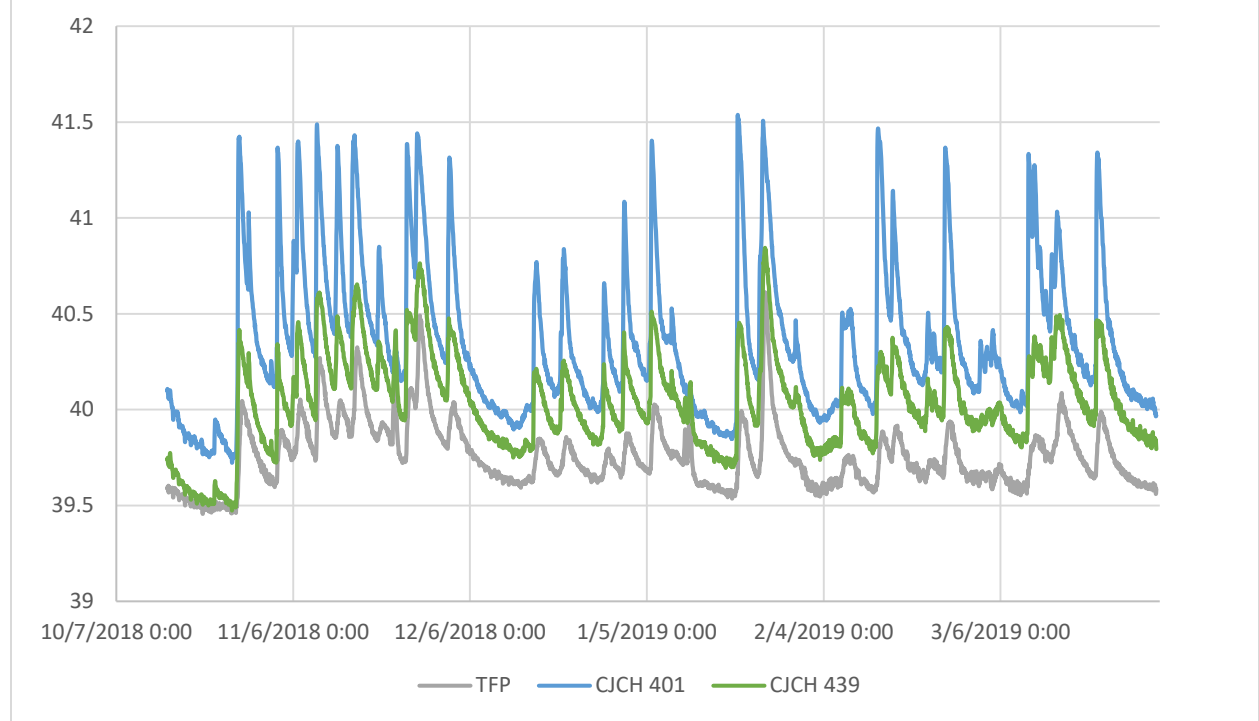

Figure E-6
EA, WA, and Reservoir Dam

Attachment E-1

Attachment E-1
Monitoring Well Water Level Measurements (ft. NAVD88)
10/15/2018- 4/1/2019

Date	Time	EA	WA	TFP	RD	CJCH 401	CJCH 439
10/15/2018	11:00 PM	39.64	38.67	39.60	39.19	40.08	39.72
10/15/2018	10:00 PM	39.65	38.70	39.60	39.17	40.09	39.73
10/15/2018	9:00 PM	39.61	38.67	39.57	39.17	40.06	39.71
10/15/2018	8:00 PM	39.63	38.70	39.60	39.18	40.09	39.73
10/15/2018	7:00 PM	39.62	38.69	39.59	39.18	40.09	39.73
10/15/2018	6:00 PM	39.61	38.69	39.58	39.17	40.09	39.73
10/15/2018	5:00 PM	39.60	38.69	39.60	39.18	40.10	39.75
10/15/2018	4:00 PM	39.59	38.69	39.59	39.17	40.11	39.74
10/15/2018	3:00 PM	39.56	38.68	39.59	39.16	40.10	39.74
10/16/2018	11:00 PM	39.40	38.43	39.58	39.19	39.99	39.68
10/16/2018	10:00 PM	39.39	38.45	39.59	39.20	39.98	39.67
10/16/2018	9:00 PM	39.42	38.44	39.59	39.20	39.98	39.68
10/16/2018	8:00 PM	39.39	38.45	39.58	39.19	39.98	39.68
10/16/2018	7:00 PM	39.43	38.46	39.58	39.20	39.98	39.67
10/16/2018	6:00 PM	39.42	38.46	39.58	39.19	39.97	39.67
10/16/2018	5:00 PM	39.42	38.48	39.57	39.18	39.98	39.66
10/16/2018	4:00 PM	39.40	38.46	39.54	39.16	39.95	39.64
10/16/2018	3:00 PM	39.42	38.48	39.54	39.15	39.96	39.65
10/16/2018	2:00 PM	39.42	38.50	39.57	39.18	39.99	39.67
10/16/2018	1:00 PM	39.42	38.50	39.58	39.20	40.01	39.68
10/16/2018	12:00 PM	39.40	38.51	39.59	39.20	40.01	39.69
10/16/2018	11:00 AM	39.38	38.52	39.58	39.19	40.02	39.70
10/16/2018	10:00 AM	39.38	38.51	39.57	39.18	40.01	39.70
10/16/2018	9:00 AM	39.37	38.54	39.59	39.18	40.03	39.71
10/16/2018	8:00 AM	39.38	38.54	39.58	39.19	40.03	39.71
10/16/2018	7:00 AM	39.42	38.55	39.58	39.19	40.05	39.72
10/16/2018	6:00 AM	39.44	38.55	39.57	39.19	40.04	39.72
10/16/2018	5:00 AM	39.46	38.56	39.59	39.20	40.07	39.74
10/16/2018	4:00 AM	39.51	38.59	39.58	39.19	40.09	39.76
10/16/2018	3:00 AM	39.53	38.60	39.58	39.17	40.10	39.77
10/16/2018	2:00 AM	39.56	38.62	39.59	39.19	40.09	39.76
10/16/2018	1:00 AM	39.62	38.65	39.58	39.18	40.06	39.70
10/16/2018	12:00 AM	39.64	38.69	39.58	39.17	40.07	39.72
10/17/2018	11:00 PM	39.32	38.28	39.55	39.18	39.92	39.61
10/17/2018	10:00 PM	39.35	38.28	39.55	39.18	39.92	39.62
10/17/2018	9:00 PM	39.35	38.31	39.55	39.19	39.92	39.63
10/17/2018	8:00 PM	39.38	38.32	39.55	39.18	39.91	39.62
10/17/2018	7:00 PM	39.41	38.34	39.56	39.18	39.92	39.63
10/17/2018	6:00 PM	39.45	38.35	39.55	39.16	39.91	39.62
10/17/2018	5:00 PM	39.49	38.38	39.54	39.17	39.93	39.62
10/17/2018	4:00 PM	39.51	38.38	39.53	39.15	39.91	39.61
10/17/2018	3:00 PM	39.51	38.40	39.54	39.14	39.92	39.61
10/17/2018	2:00 PM	39.52	38.42	39.55	39.15	39.95	39.63