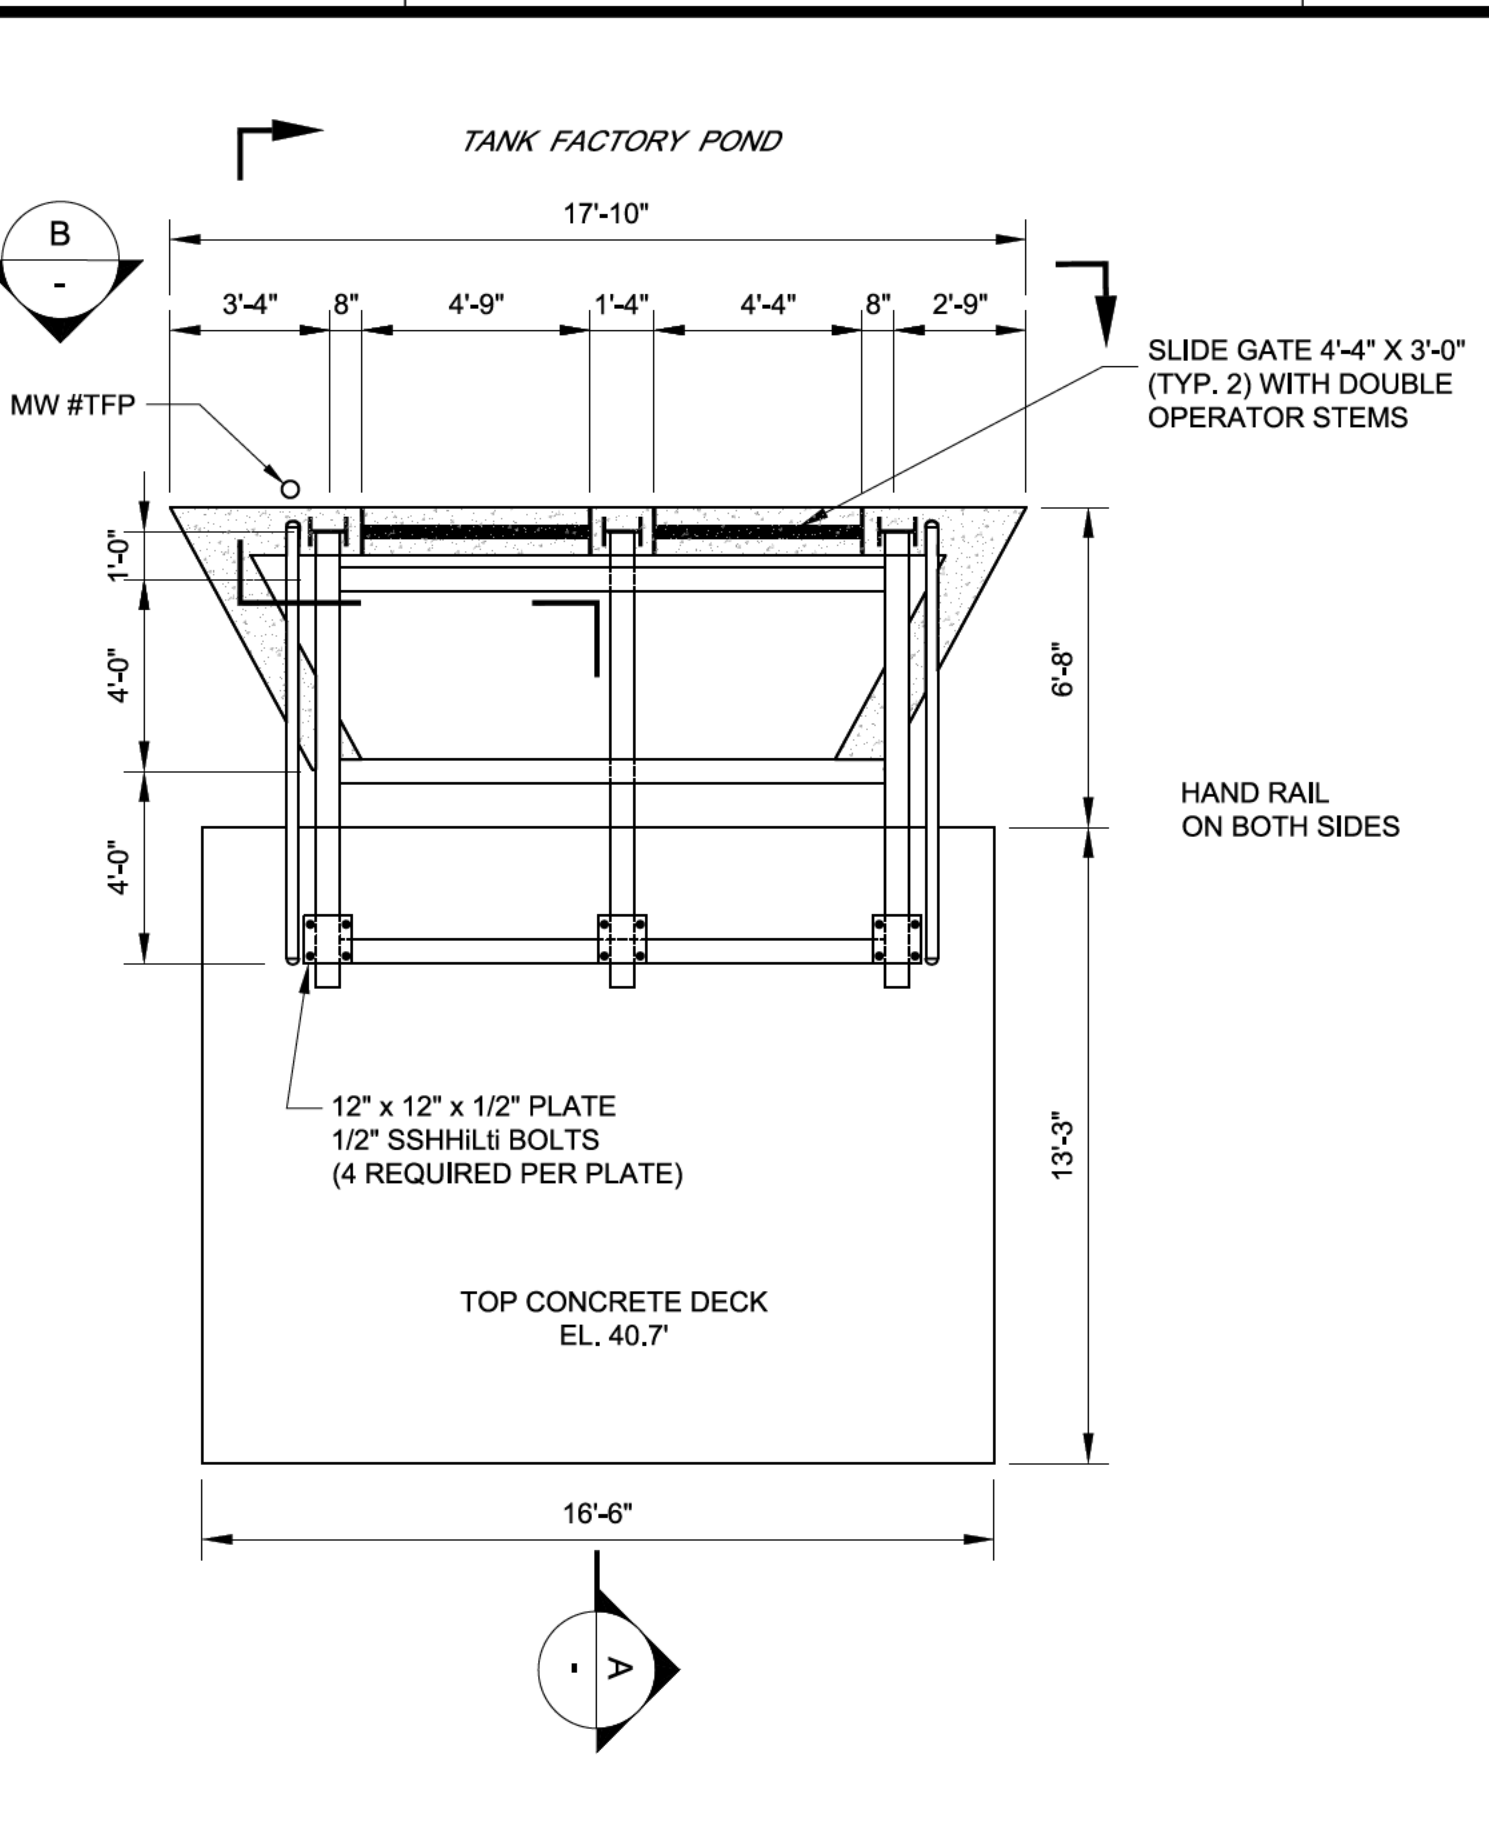

2 CONTROL GATE OPERATOR ACCESS PLAN
SCALE: 1/4" = 1'-0"