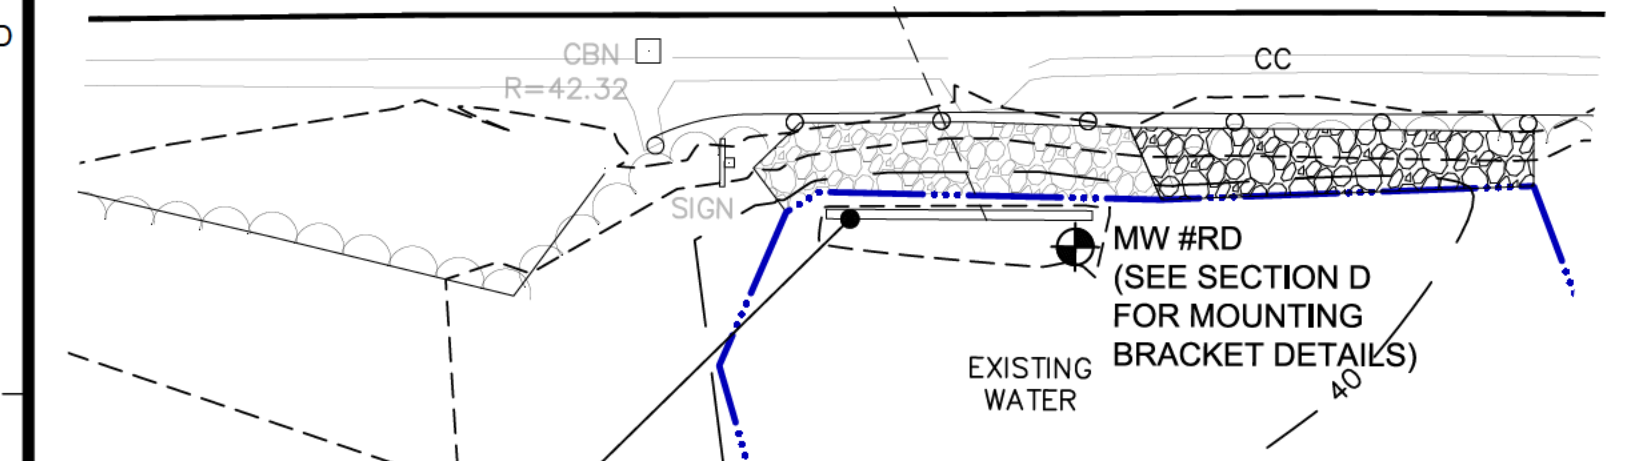

EXISTING CONCRETE WEIR STRUCTURE

SCALE IN FEET

1. **LEGEND:**
2. WETLAND BOUNDARY
   - WETLAND FLAG IDENTIFICATION AND ELEVATION (IN FEET)

1. **NOTES:**
1. THE TOPOGRAPHY AND SITE DETAILS SURVEYED BY CAVANARO CONSULTING, 687 MAIN STREET, NORWELL, MA 02061, CONDUCTED APRIL/MAY 2014. DATUM: VERTICAL NAD 1983, HORIZONTAL NAD 1983 (CONVERSION: NAVD83 = 0.8 = NAD029). COORDINATES IN US SURVEY FOOT, MASSACHUSETTS STATE PLANE, MAINLAND ZONE.
  2. WETLANDS DELINEATION PERFORMED BY TETRA TECH MARCH/APRIL 2017.
  3. FOR LEGEND, SEE SHEET C-101.