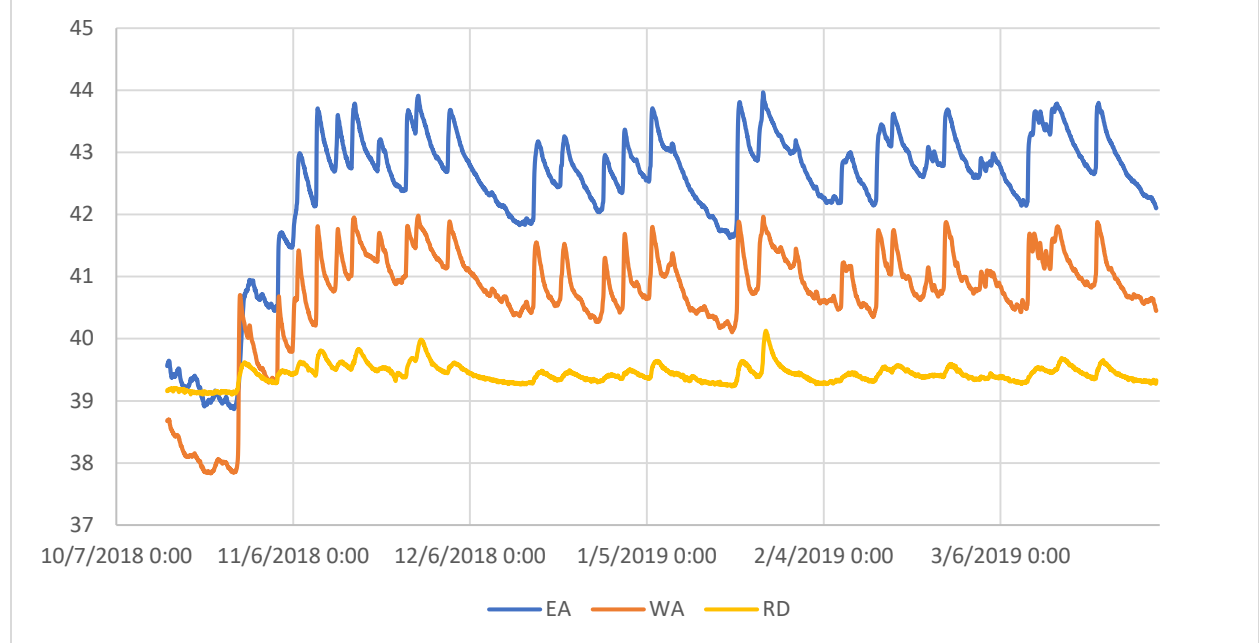

Figure E-6
EA, WA, and Reservoir Dam

Attachment E-1

Attachment E-1
Monitoring Well Water Level Measurements (ft. NAVD88)
10/15/2018- 4/1/2019

Date	Time	EA	WA	TFP	RD	CJCH 401	CJCH 439
10/15/2018	11:00 PM	39.64	38.67	39.60	39.19	40.08	39.72
10/15/2018	10:00 PM	39.65	38.70	39.60	39.17	40.09	39.73
10/15/2018	9:00 PM	39.61	38.67	39.57	39.17	40.06	39.71
10/15/2018	8:00 PM	39.63	38.70	39.60	39.18	40.09	39.73
10/15/2018	7:00 PM	39.62	38.69	39.59	39.18	40.09	39.73
10/15/2018	6:00 PM	39.61	38.69	39.58	39.17	40.09	39.73
10/15/2018	5:00 PM	39.60	38.69	39.60	39.18	40.10	39.75
10/15/2018	4:00 PM	39.59	38.69	39.59	39.17	40.11	39.74
10/15/2018	3:00 PM	39.56	38.68	39.59	39.16	40.10	39.74
10/16/2018	11:00 PM	39.40	38.43	39.58	39.19	39.99	39.68
10/16/2018	10:00 PM	39.39	38.45	39.59	39.20	39.98	39.67
10/16/2018	9:00 PM	39.42	38.44	39.59	39.20	39.98	39.68
10/16/2018	8:00 PM	39.39	38.45	39.58	39.19	39.98	39.68
10/16/2018	7:00 PM	39.43	38.46	39.58	39.20	39.98	39.67
10/16/2018	6:00 PM	39.42	38.46	39.58	39.19	39.97	39.67
10/16/2018	5:00 PM	39.42	38.48	39.57	39.18	39.98	39.66
10/16/2018	4:00 PM	39.40	38.46	39.54	39.16	39.95	39.64
10/16/2018	3:00 PM	39.42	38.48	39.54	39.15	39.96	39.65
10/16/2018	2:00 PM	39.42	38.50	39.57	39.18	39.99	39.67
10/16/2018	1:00 PM	39.42	38.50	39.58	39.20	40.01	39.68
10/16/2018	12:00 PM	39.40	38.51	39.59	39.20	40.01	39.69
10/16/2018	11:00 AM	39.38	38.52	39.58	39.19	40.02	39.70
10/16/2018	10:00 AM	39.38	38.51	39.57	39.18	40.01	39.70
10/16/2018	9:00 AM	39.37	38.54	39.59	39.18	40.03	39.71
10/16/2018	8:00 AM	39.38	38.54	39.58	39.19	40.03	39.71
10/16/2018	7:00 AM	39.42	38.55	39.58	39.19	40.05	39.72
10/16/2018	6:00 AM	39.44	38.55	39.57	39.19	40.04	39.72
10/16/2018	5:00 AM	39.46	38.56	39.59	39.20	40.07	39.74
10/16/2018	4:00 AM	39.51	38.59	39.58	39.19	40.09	39.76
10/16/2018	3:00 AM	39.53	38.60	39.58	39.17	40.10	39.77
10/16/2018	2:00 AM	39.56	38.62	39.59	39.19	40.09	39.76
10/16/2018	1:00 AM	39.62	38.65	39.58	39.18	40.06	39.70
10/16/2018	12:00 AM	39.64	38.69	39.58	39.17	40.07	39.72
10/17/2018	11:00 PM	39.32	38.28	39.55	39.18	39.92	39.61
10/17/2018	10:00 PM	39.35	38.28	39.55	39.18	39.92	39.62
10/17/2018	9:00 PM	39.35	38.31	39.55	39.19	39.92	39.63
10/17/2018	8:00 PM	39.38	38.32	39.55	39.18	39.91	39.62
10/17/2018	7:00 PM	39.41	38.34	39.56	39.18	39.92	39.63
10/17/2018	6:00 PM	39.45	38.35	39.55	39.16	39.91	39.62
10/17/2018	5:00 PM	39.49	38.38	39.54	39.17	39.93	39.62
10/17/2018	4:00 PM	39.51	38.38	39.53	39.15	39.91	39.61
10/17/2018	3:00 PM	39.51	38.40	39.54	39.14	39.92	39.61
10/17/2018	2:00 PM	39.52	38.42	39.55	39.15	39.95	39.63