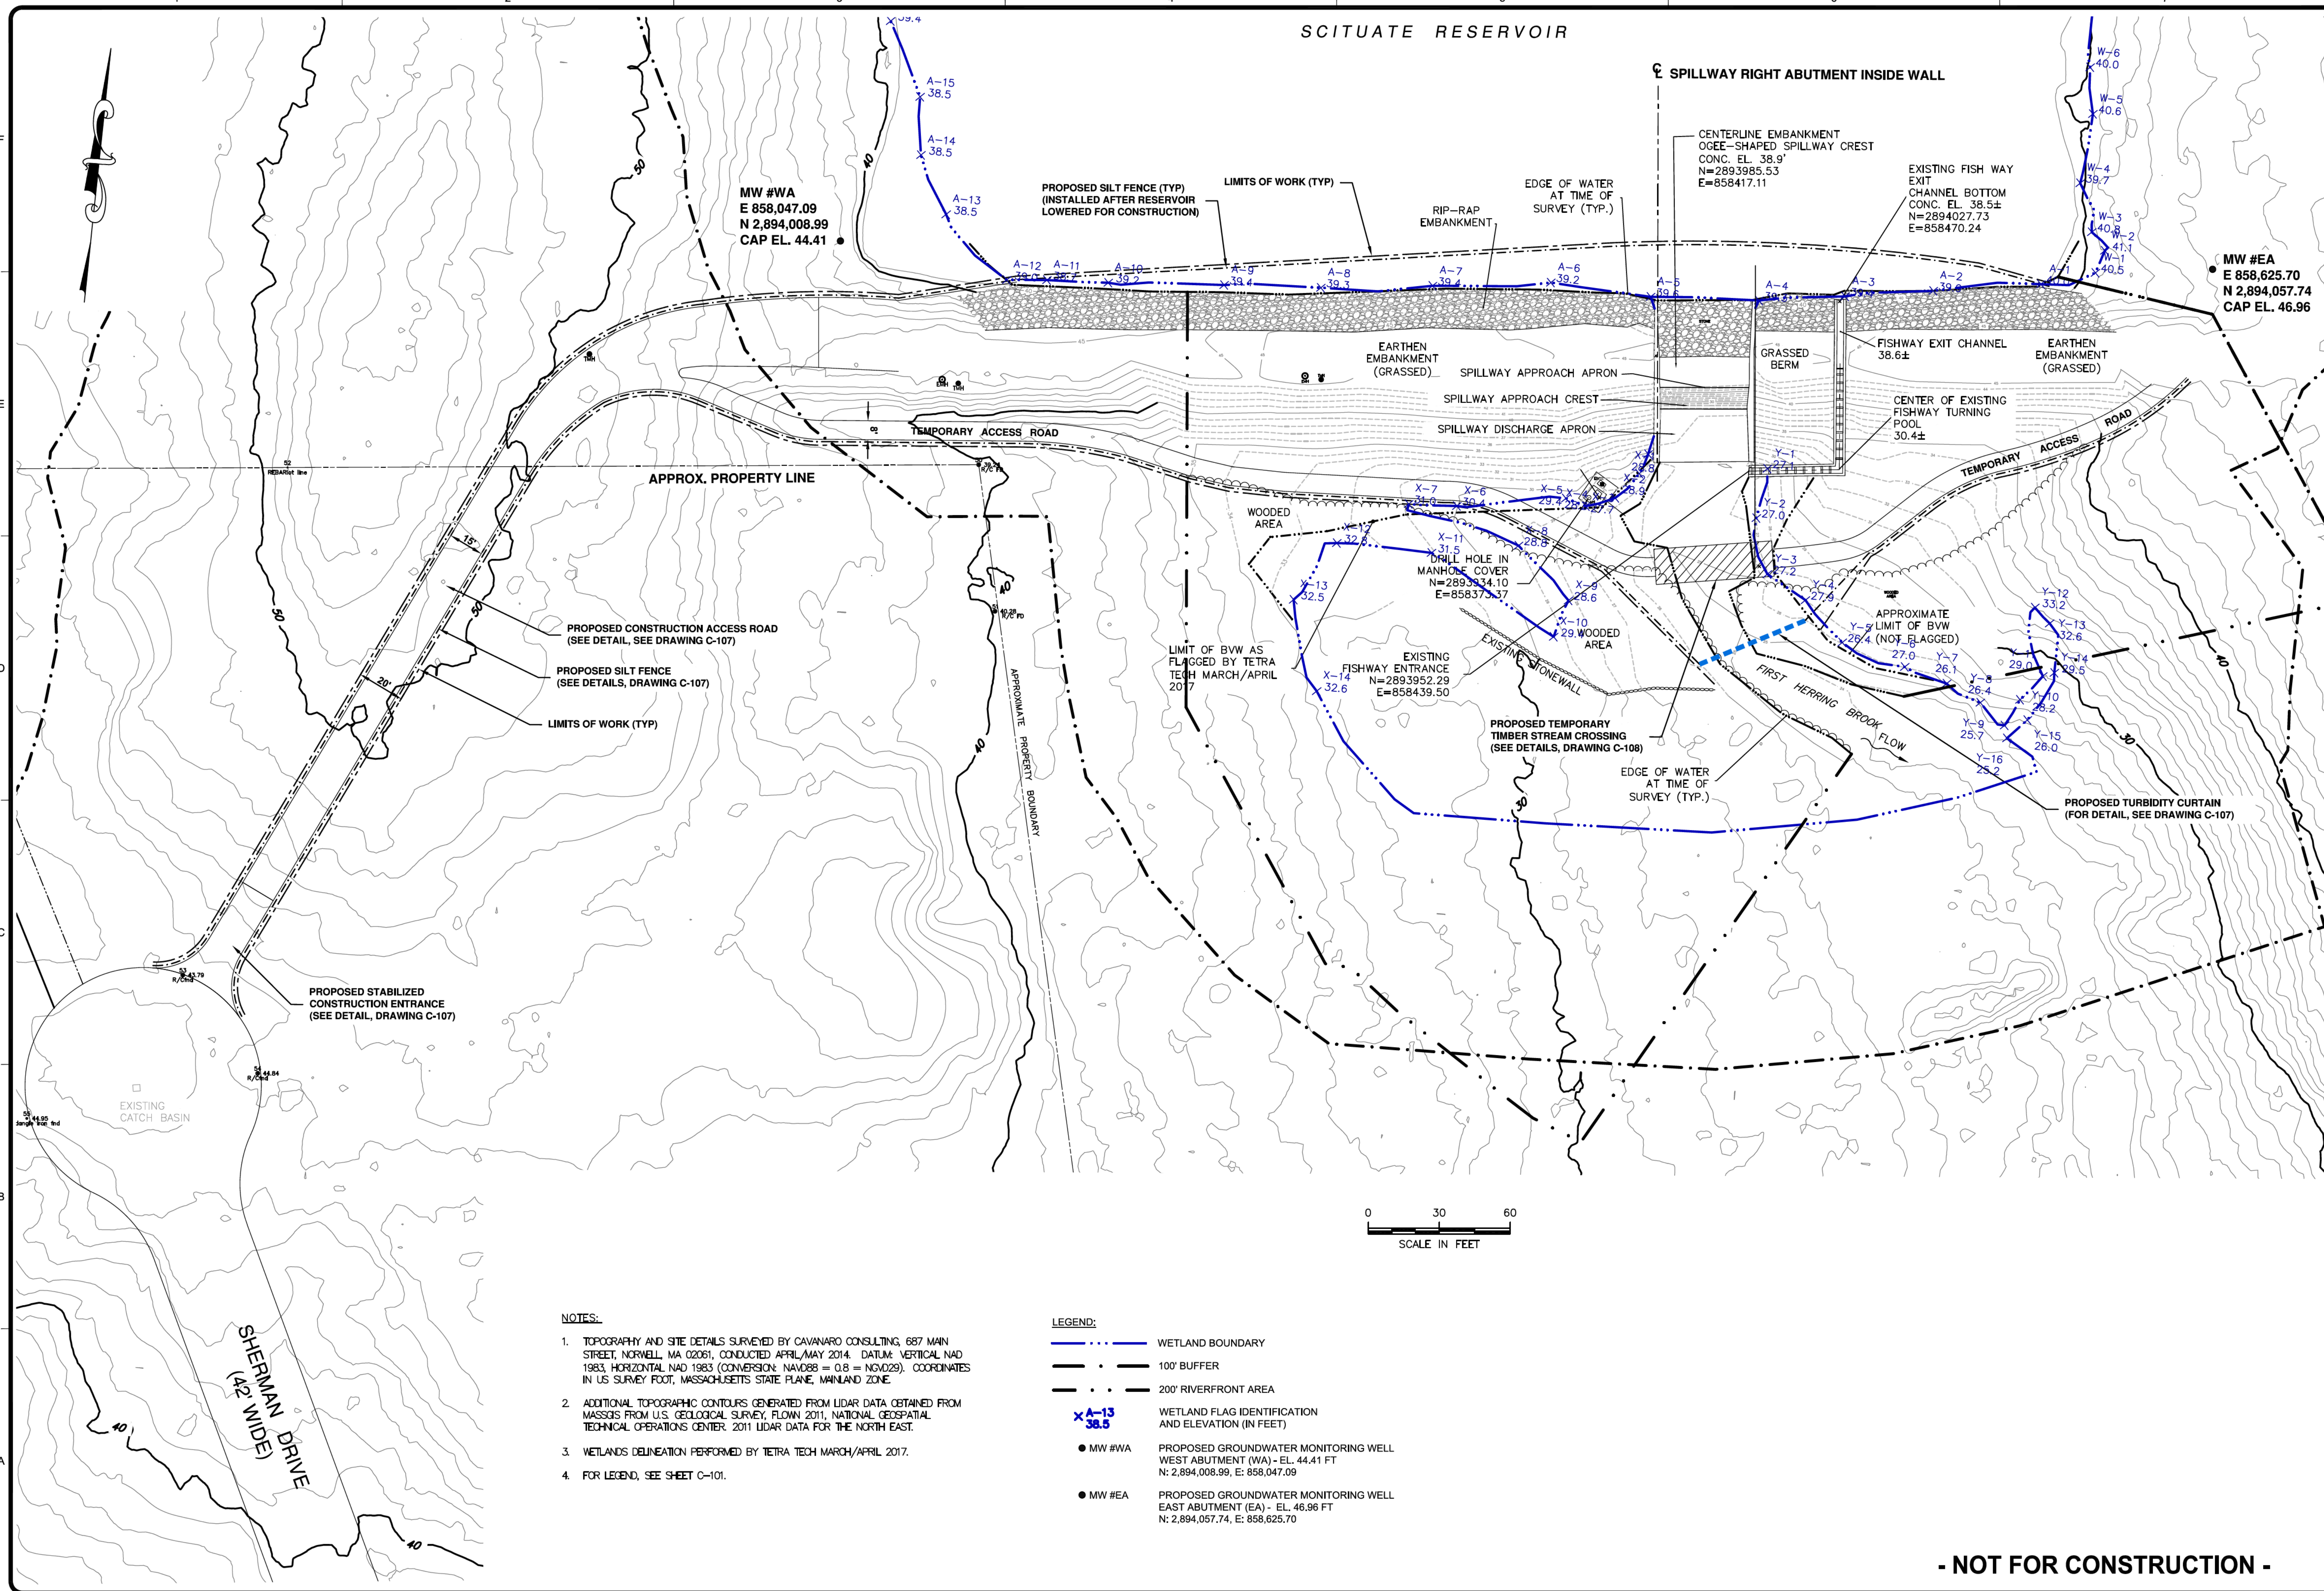

11/6/2018 1:47:34 PM - D:\CAD-TEMP FILES\PROJECTS\...SCITUATE RESERVOIR DAM-6444 (CAD-90% DESIGN)\WORKING-FINAL DESIGN\6444_GWSL_F001-REV.B.DWG - MENICHELLI, FOSTER

1. **NOTES:**
1. TOPOGRAPHY AND SITE DETAILS SURVEYED BY CAVANARO CONSULTING, 687 MAIN STREET, NORWELL, MA 02061, CONDUCTED APRIL/MAY 2014. DATUM: VERTICAL NAD 1983, HORIZONTAL NAD 1983 (CONVERSION: NAVD88 = 0.8 + NGVD29). COORDINATES IN US SURVEY FOOT, MASSACHUSETTS STATE PLANE, MAINLAND ZONE.
  2. ADDITIONAL TOPOGRAPHIC CONTOURS GENERATED FROM LIDAR DATA OBTAINED FROM MASSGIS FROM U.S. GEOLOGICAL SURVEY, FLOWN 2011, NATIONAL GEOSPATIAL TECHNICAL OPERATIONS CENTER. 2011 LIDAR DATA FOR THE NORTH EAST.
  3. WETLANDS DELINEATION PERFORMED BY TETRA TECH MARCH/APRIL 2017.
  4. FOR LEGEND, SEE SHEET C-101.

1. **LEGEND:**
2. · · · — WETLAND BOUNDARY
   - · · · — 100' BUFFER
   - · · · — 200' RIVERFRONT AREA
   - MW #WA PROPOSED GROUNDWATER MONITORING WELL WEST ABUTMENT (WA) - EL. 44.41 FT N: 2,894,008.99, E: 858,047.09
   - MW #EA PROPOSED GROUNDWATER MONITORING WELL EAST ABUTMENT (EA) - EL. 46.96 FT N: 2,894,057.74, E: 858,625.70
   - WETLAND FLAG IDENTIFICATION AND ELEVATION (IN FEET)

TETRA TECH

www.tetra.tech.com
160 Federal Street, 3rd Floor
Boston, MA 02110
Phone: (617) 443-7500 Fax: (617) 737-5480

PREPARED FOR:
**TOWN OF SCITUATE
DEPARTMENT OF PUBLIC WORKS**
600 CHIEF JUSTICE CUSHING HIGHWAY
SCITUATE, MASSACHUSETTS 02086
TEL: 978-646-9751

BY	DATE	DESCRIPTION
B	11/06/18	UPDATED MW LOCATIONS - ISSUED FOR FIELD USE
A	07/30/18	ISSUED FOR FIELD USE

RESERVOIR DAM WATER STORAGE AND FISH PASSAGE IMPROVEMENT PROJECT
SCITUATE, PLYMOUTH COUNTY, MASSACHUSETTS

**GROUNDWATER
MONITORING WELL LOCATIONS
RESERVOIR DAM ABUTMENTS**

Project No.: 194-6444
Designed By: T. Cook
Drawn By: F. Menicelli
Checked By: T. Cook

- NOT FOR CONSTRUCTION -

FIGURE 1