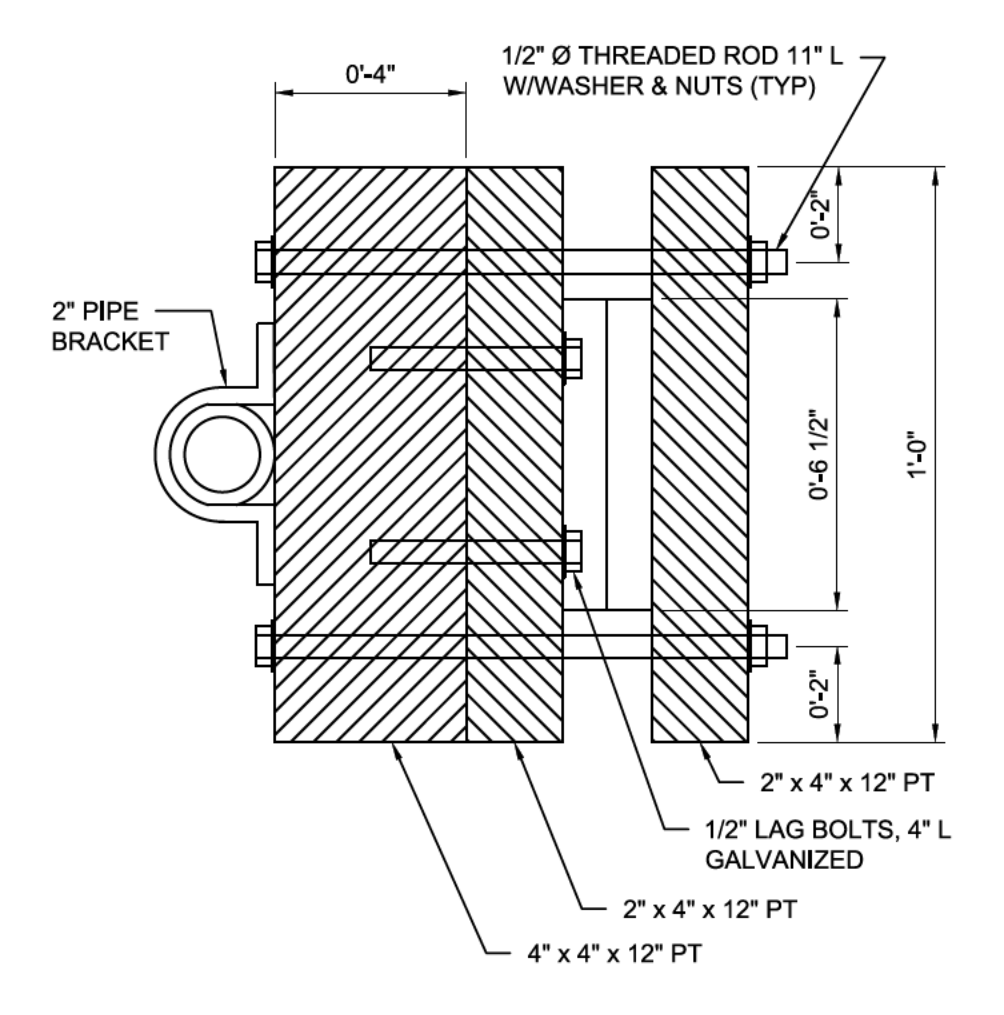

C MOUNTING BRACKETS (2 REQUIRED) STILLING WELL #TFD - PLAN
SCALE: 3" = 1'-0"