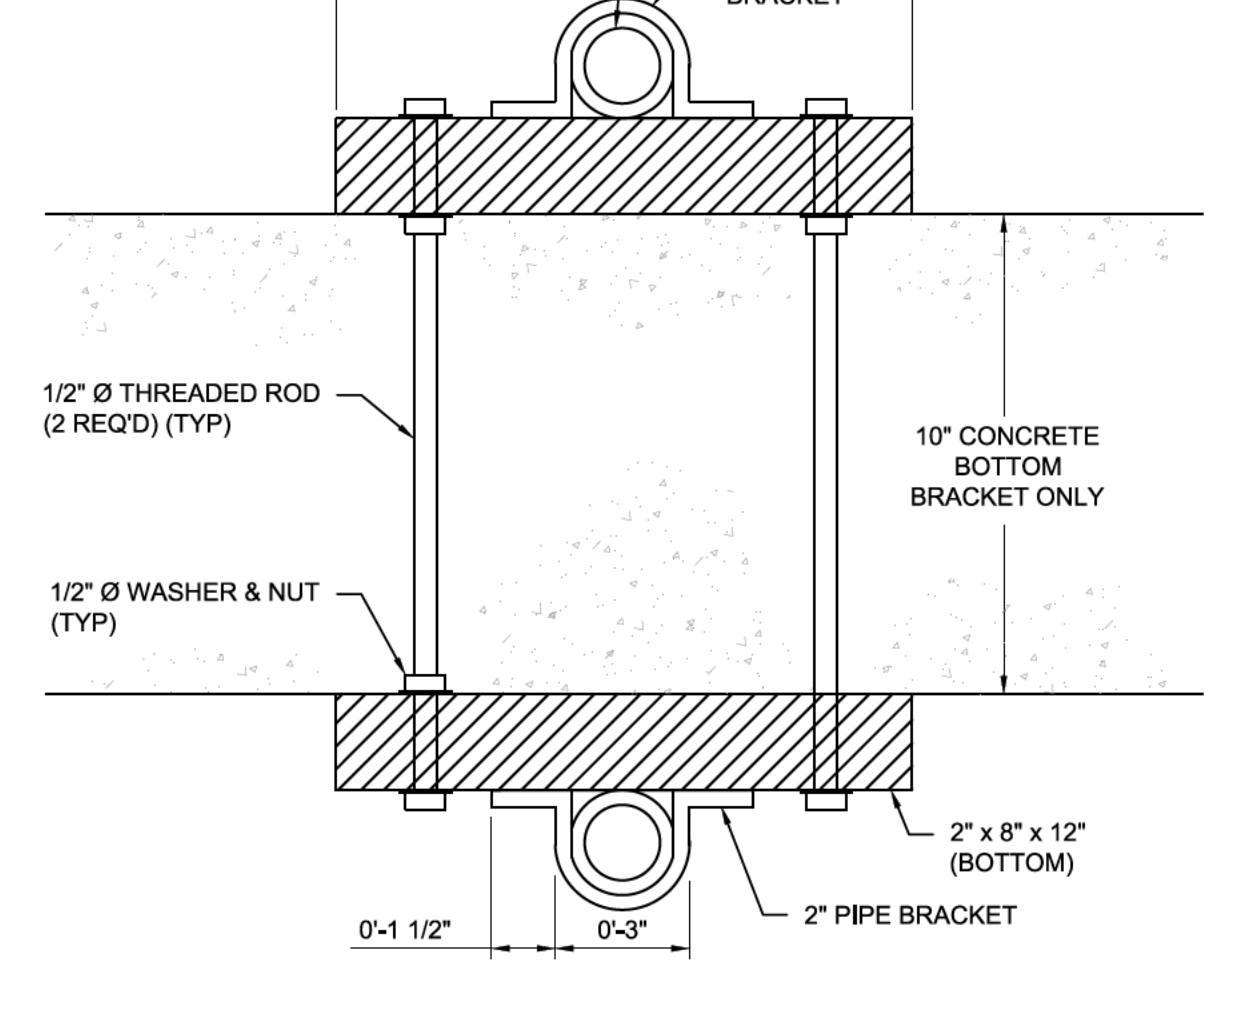

C MOUNTING BRACKETS (2 REQUIRED) STILLING WELL #TFD - PLAN
SCALE: 3" = 1'-0"

D MOUNTING BRACKETS (2 REQUIRED) STILLING WELL #RD - PLAN
SCALE: 3" = 1'-0"

1. 0 1' 2' 3'
2. SCALE: 3/4" = 1'
3. 0 1' 2' 4'
4. SCALE: 1/2" = 1'-0"
5. 0 2' 4' 8'
6. SCALE: 1/4" = 1'

- NOT FOR CONSTRUCTION -

TETRA TECH

www.tetra.tech.com
160 Federal Street, 3rd Floor
Boston, MA 02110
Phone: (617) 443-7500 Fax: (617) 737-3480

PREPARED FOR:

TOWN OF SCITUATE DEPARTMENT OF PUBLIC WORKS
600 CHIEF JUSTICE CUSHING HIGHWAY
SCITUATE, MASSACHUSETTS 02086
TEL: (978) 546-9731

BY	DATE	DESCRIPTION	MARK
	05-19	ISSUED FOR 60% DESIGN REVIEW	A
			TC

RESERVOIR DAM WATER STORAGE AND FISH PASSAGE IMPROVEMENT PROJECT
SCITUATE, PLYMOUTH COUNTY, MASSACHUSETTS

WATER LEVEL MONITORING WELL DETAILS

Project No.: 194-6444
Designed By: T. Cook
Drawn By: F. Menichelli
Checked By: T. Cook

FIGURE E-2