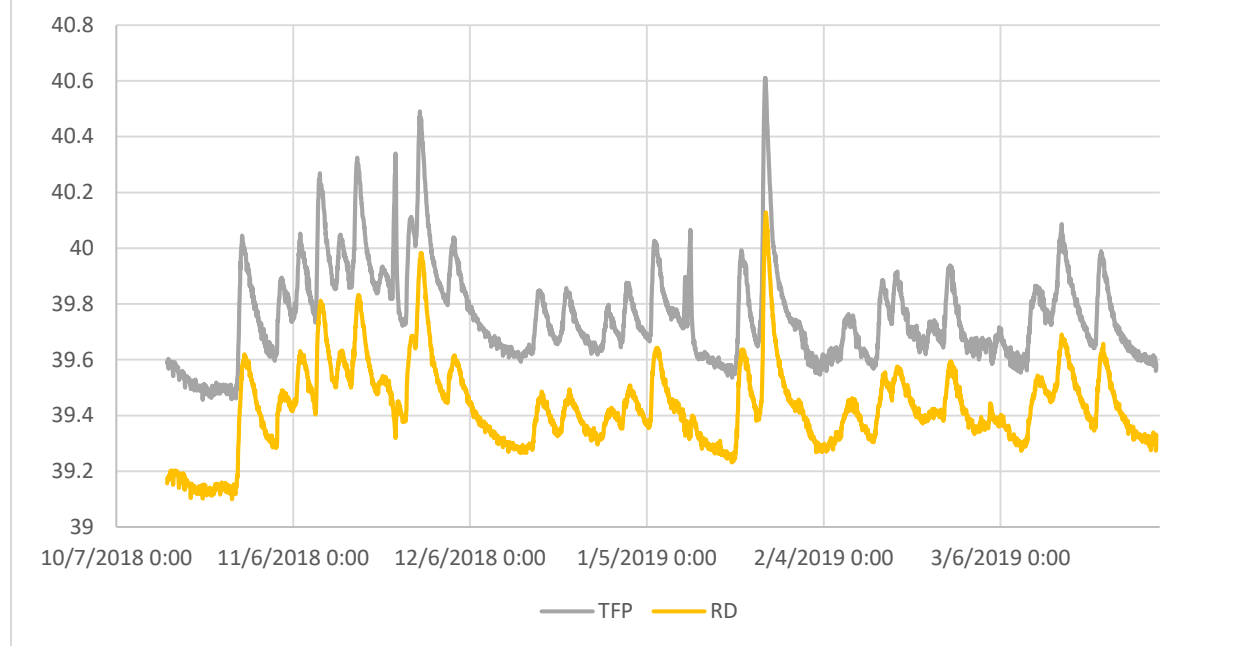

Figure E-4
Tack Factory Pond vs. Reservoir Dam