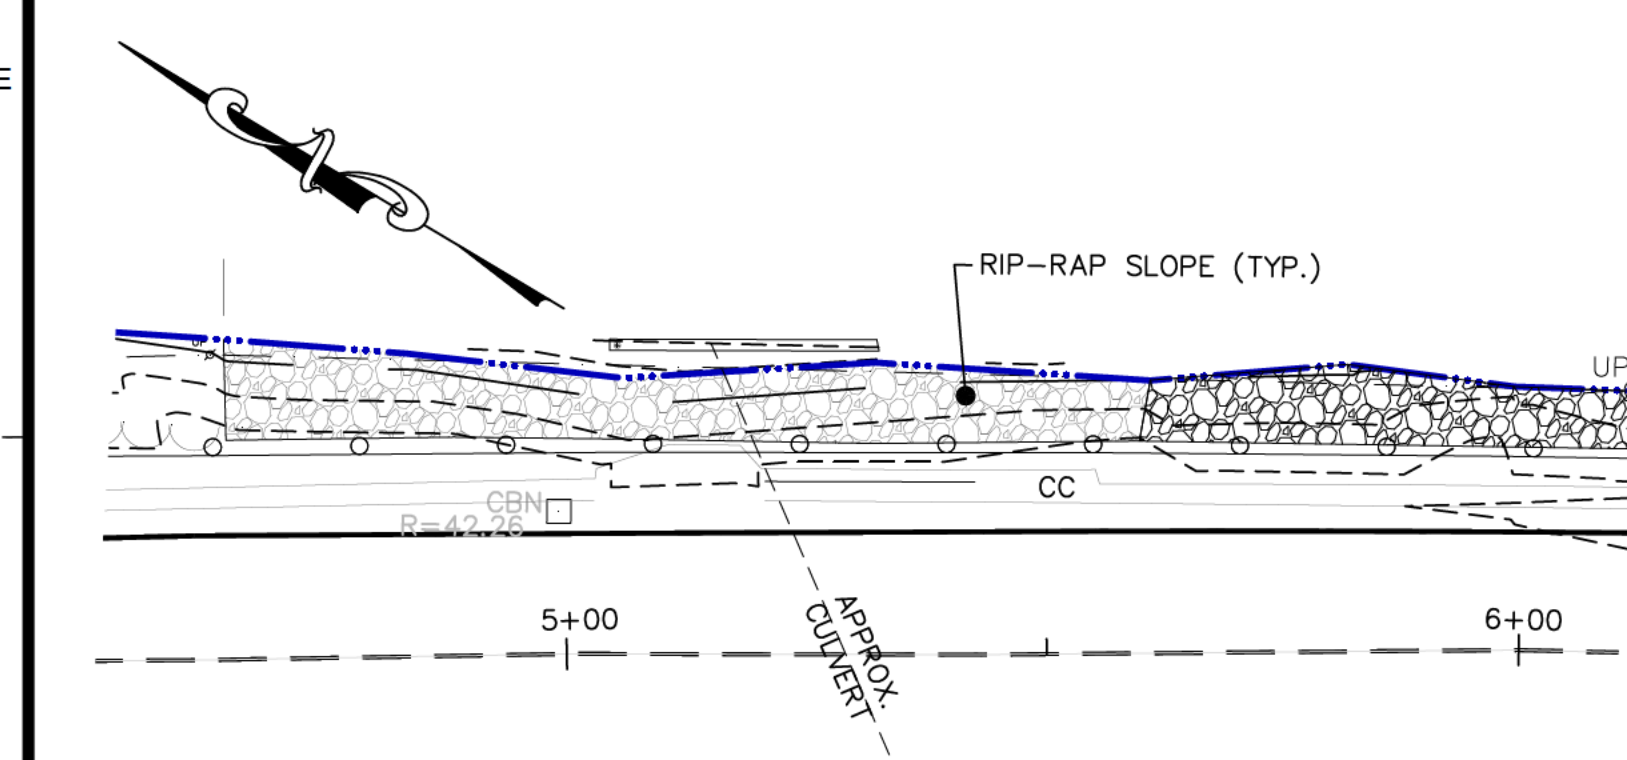

EXISTING CONCRETE WEIR STRUCTURE

SCALE IN FEET

1. **LEGEND:**
2. WETLAND BOUNDARY
   - WETLAND FLAG IDENTIFICATION AND ELEVATION (IN FEET)

1. **NOTES:**
1. THE TOPOGRAPHY AND SITE DETAILS SURVEYED BY CAVANARO CONSULTING, 687 MAIN STREET, NORWELL, MA 02061, CONDUCTED APRIL/MAY 2014. DATUM: VERTICAL NAD 1983, HORIZONTAL NAD 1983 (CONVERSION: NAVD83 = 0.8 = NAD029). COORDINATES IN US SURVEY FOOT, MASSACHUSETTS STATE PLANE, MAINLAND ZONE.
  2. WETLANDS DELINEATION PERFORMED BY TETRA TECH MARCH/APRIL 2017.
  3. FOR LEGEND, SEE SHEET C-101.