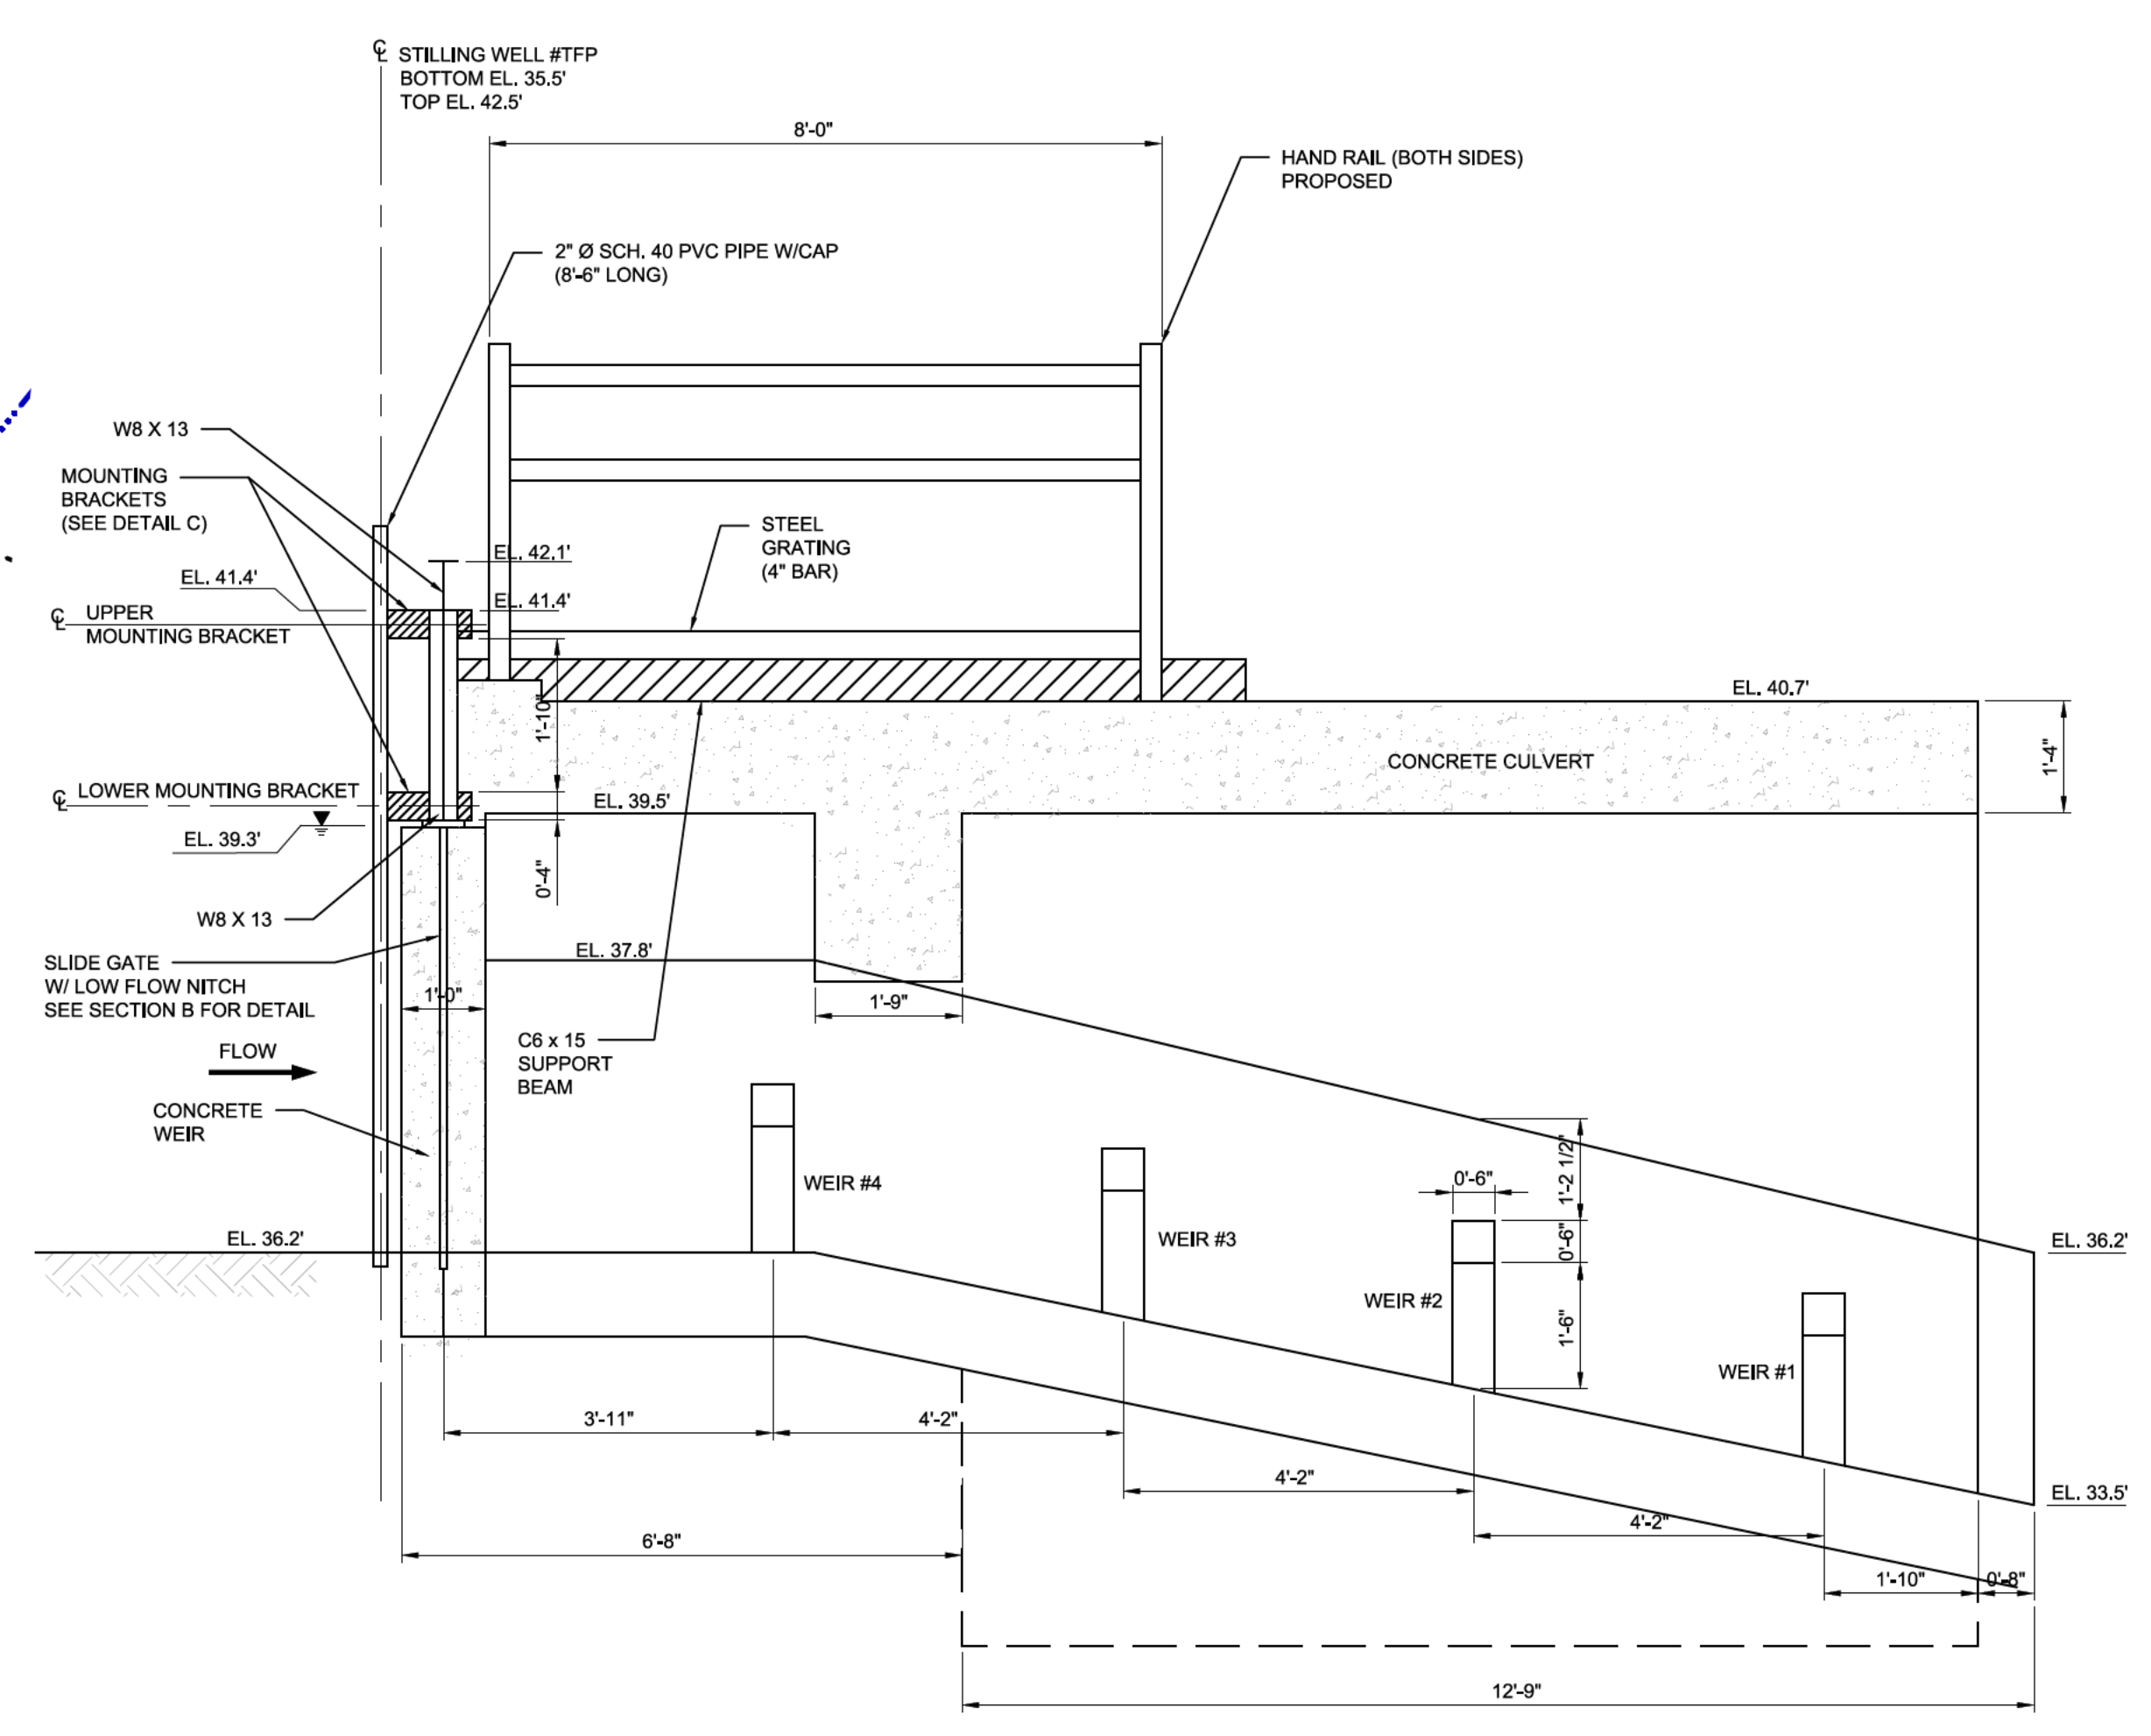

A SECTION A
SCALE: 1/2" = 1'-0"